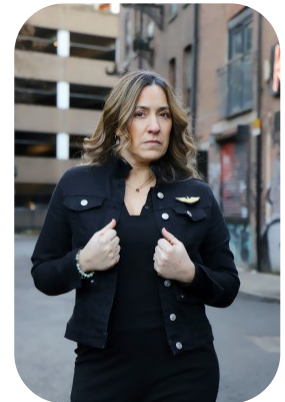

Additional Talents: